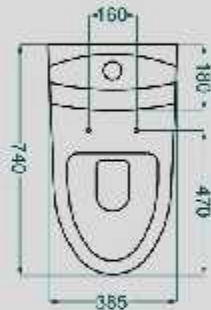

الگانت ELEGANT

ONE PIECE TOILET

Technical Information (mm)

S Trap: 250

Outlet Diameter: 100

Real True
360° Flush-Clean

High End Spray
Washable

Soft Closing Seat