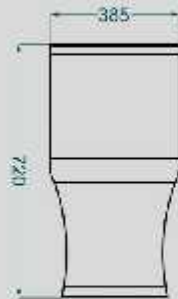

الگانت ELEGANT

ONE PIECE TOILET

Technical Information (mm)

S Trap: 250

Outlet Diameter: 100

Real True
360° Flush-Clean

High End Spray
Washable

Soft Closing Seat