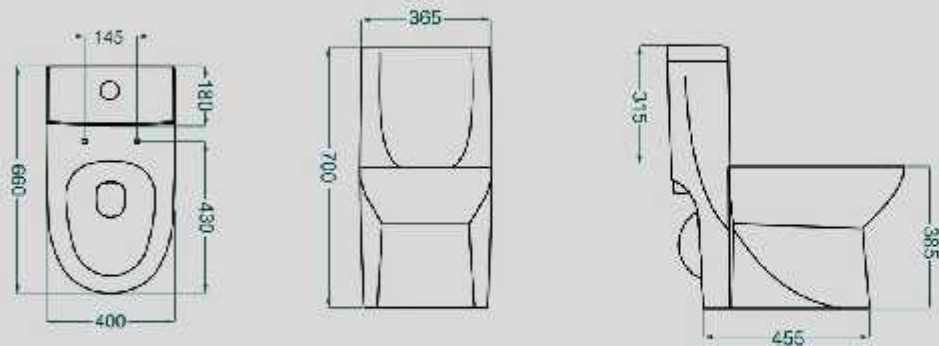

اورلاند ORLAND

ONE PIECE TOILET

Technical Information (mm)

S Trap: 230

Outlet Diameter: 75

Pushing Outside  
Flusher

19 mm Type Flush

Self-Cleaning Coat

Softing Toilet

Max Weight Load  
up to 400 kg

20-997  
Standard